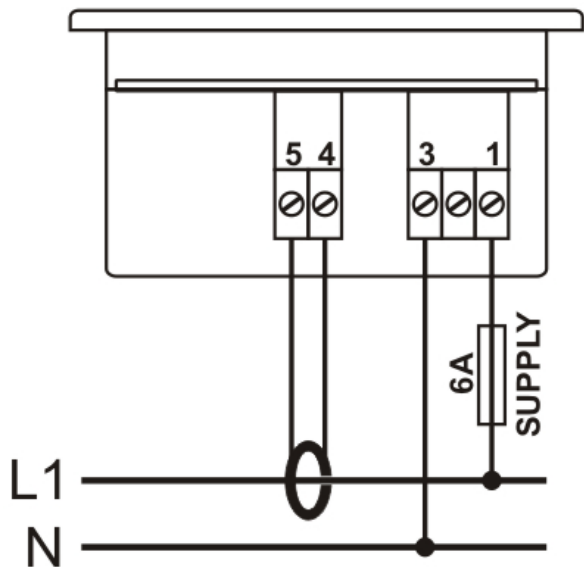

The current transformer ratio can be set between 5/5A and 5000/5A via front panel buttons.

Devices have separate inputs for supply and measurement.

The **DA-0103** model allows both manual selection of the display channel and automatic scrolling.

## CONNECTION DIAGRAM

DA-0103

DA-0101

**Panel Cutout Dimensions:**  
**96x48 models:** 92x44mm  
**72x72 models:** 68x68mm

**Weight:** 125 gr

**EU Directives Conformity:**  
2006/95/EC (low voltage)  
2004/108/EC (EMC)

**Norms of reference:**  
EN 61010 (safety requirements)  
EN 61326 (EMC requirements)