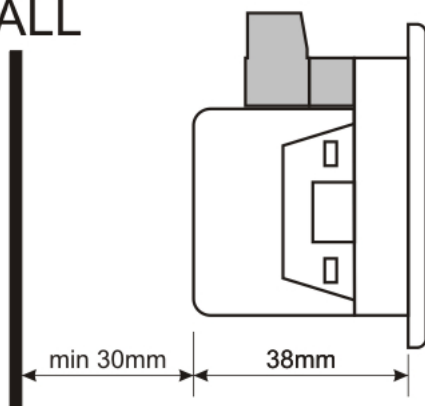

MOUNTING TOLERANCES

WALL