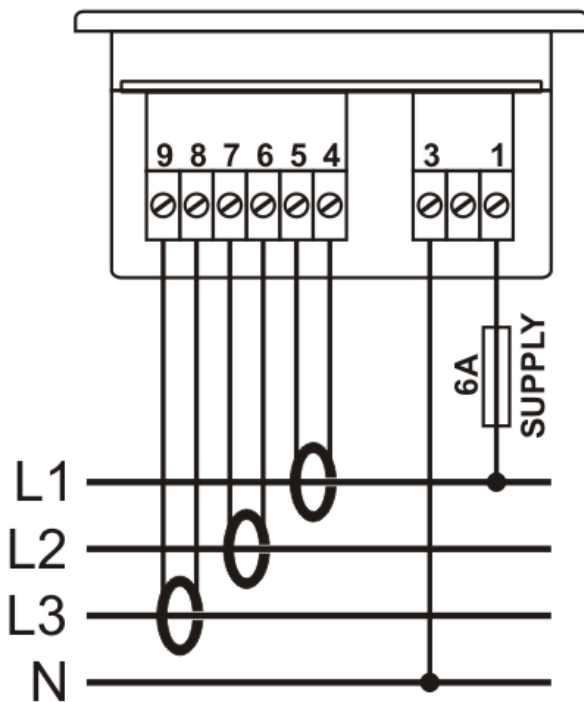

CONNECTION DIAGRAM

DA-0103